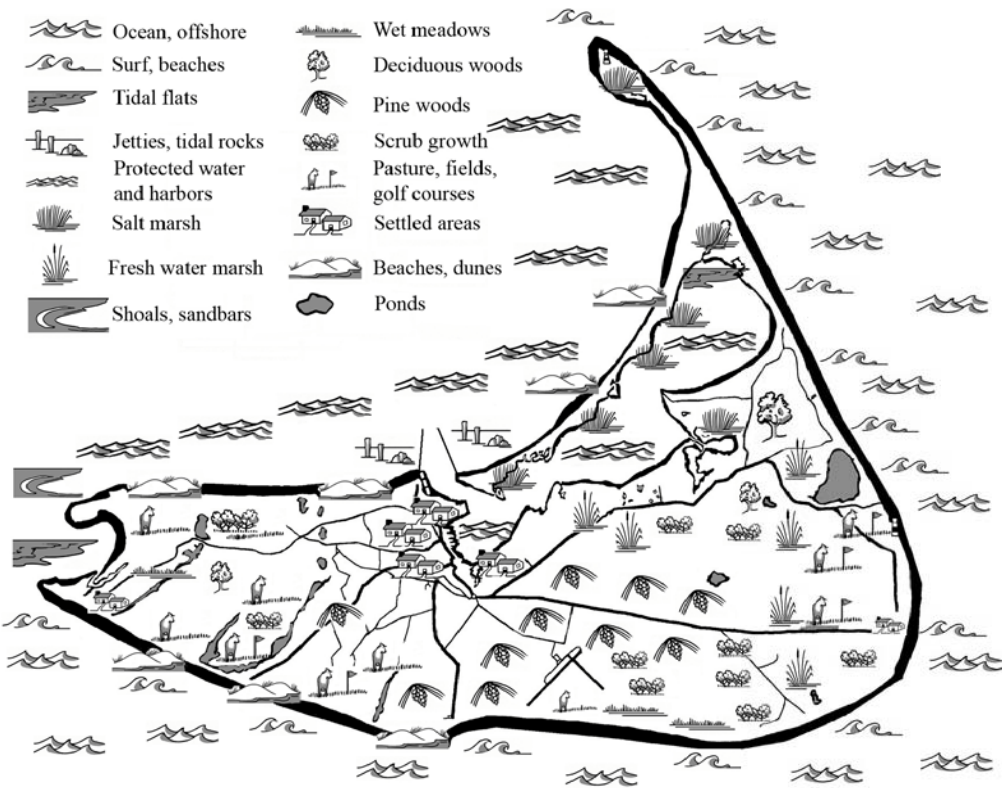

Habitat Distribution Map

Key To Bar Charts

Birds are classified in the following categories:

ABUNDANT – difficult to avoid seeing

VERY COMMON – usually seen in good numbers

COMMON – easy to find

UNCOMMON – present but must be looked for

E – Harbors

F – Ponds

G – Salt and brackish marshes

H – Fresh marshes and swamps

I – Wet Meadows

J – Deciduous woods

K – Pine Woods

L – Scrub Growth

COMMON NAMES	HABITAT	JAN	FEB	MAR	APR	MAY	JUN	JUL	AUG	SEP	OCT	NOV	DEC
Yellow-breasted Chat	J K N O			—————	—————		
Summer Tanager	J K N							—————	—————		
Scarlet Tanager	J K N							—————	—————		
Western Tanager	J K N										
Eastern Towhee	KL				—————	—————	—————	—————	—————	—————	—————	—————	—————
American Tree Sparrow	L M N	—————			—————								
Chipping Sparrow	M N				—————	—————	—————	—————	—————	—————			
Clay-colored Sparrow	K M N				—————	—————	—————	—————	—————	—————			
Field Sparrow	M N				—————					—————	—————		
Vesper Sparrow	M O			
Lark Sparrow	M		
Savannah Sparrow	G M O				—————	—————	—————	—————	—————	—————	—————	—————	—————
Grasshopper Sparrow	M						
Saltmarsh Sparrow	G						
Fox Sparrow	M N					
Song Sparrow	J K L M N	—————	—————	—————	—————	—————	—————	—————	—————	—————	—————	—————	—————
Lincoln's Sparrow	H K L						
Swamp Sparrow	H M						
White-throated Sparrow	J K M N	—————	—————	—————	—————	—————	—————			—————	—————
White-crowned Sparrow	M N					—————	—————
Dark-eyed Junco	K M N	—————	—————	—————	—————	—————	—————			—————	—————
Northern Cardinal	N	—————	—————	—————	—————	—————	—————	—————	—————	—————	—————	—————	—————
Rose-breasted Grosbeak	J K N						—————	—————		
Blue Grosbeak	M N						—————	—————		